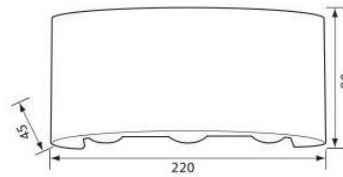

VIVALUX®

ARUBA LED CCT

Телата от серията ARUBA LED създават декоративен светлинен ефект върху осветяваната фасада. Те са влагозащитени и имат възможност за избор на цветна температура, в която да работят: 3000K, 4000K или 6400K. Предлагат се в два цвята на корпуса: бял и черен и в две мощности: 6W и 8W.

The fixtures in ARUBA LED series create decorative effect on the illuminated facade. They are waterproof and with selectable CCT: 3000K, 4000K or 6400K. The fixtures are available in two body colors: white or black and in two wattages: 6W or 8W.

LED

- 230V
- 50/60Hz
- IP 65
- 40 000 [h]
- 24 [°]
- Ra ≥80
- UV RESIST
- -10÷45 [°C]
- CE

40 000h
IP 65
24°
SELECTABLE CCT

ПТИКУА Article	МОЩНОСТ Watt	ЦВЕТНА Т° K	ЦВЯТ НА КОРПУСА Body color	ЛУМЕНИ LM	КОД ЗАЯВКА Order code
ARUBA LED 6W BK CCT IP65	6	3000/4000/6400	BLACK	max 460	VIV004820 NEW
ARUBA LED 6W WH CCT IP65	6	3000/4000/6400	WHITE	max 460	VIV004821 NEW
ARUBA LED 8W BK CCT IP65	8	3000/4000/6400	BLACK	max 600	VIV004822 NEW
ARUBA LED 8W WH CCT IP65	8	3000/4000/6400	WHITE	max 600	VIV004823 NEW